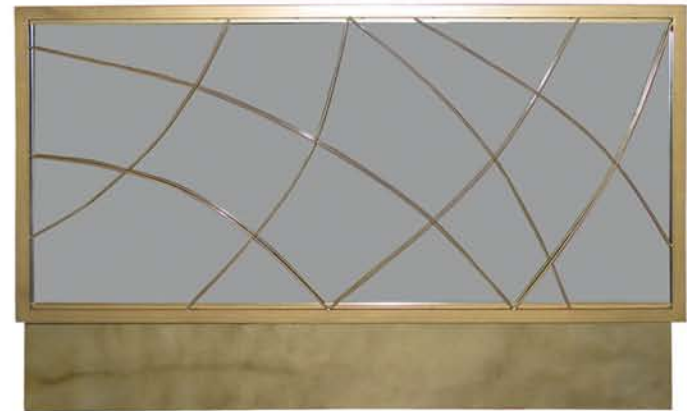

Standard Highboy
30" Dia. x 41"H
*Stretch Covers available
in many colors

Rogers Highboy
28"W x 28"D x 42"H

Gold Communal Table
78"W x 22"D x 42"H

Ashley Communal Table
96"L x 24"W x 42"H

Rose Gold Bar
Available in 6 & 8 Ft
Front color options:
White, Black or Mirror

Silver Ring Bar
Available in 6 or 8 Ft

Vonn Bar
72"W x 24"D x 42.5"H
Available in 6 or 8 Ft

Nero Bar
72"W x 24"D x 42"H
Available in 95"Width
Available in Black, White & Bronze

Tufted Bar
72"W x 20"D x 45"H

Gold Tri-Back Bar
144"W x 12"D x 84"H

Water Drop Bar
72"W x 24"D x 40"H
Available in Black & Mirror

Gold Metal Mirror Bar
72"W x 20"D x 45"H

VONN BACK BAR
48"W x 28"D x 80"H
includes four stainless steel and plexi glass shelves with an LED light up base