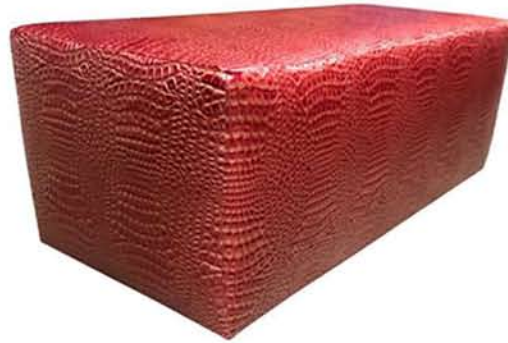

Radio Ottoman

48"W x 20"D x 21"H